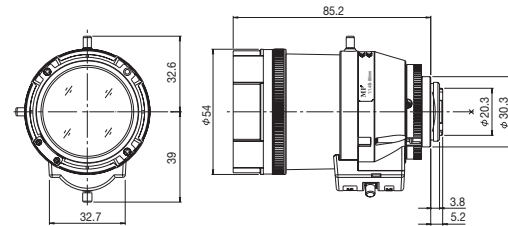

## DV10x8SA-1

10x Applicable camera (model) 1 2/3 1/2 1/3 1/4 For Security

\* Photograph is a similar model.

Unit : mm

### DV10x8SA-1

Focal Length (mm)		8 - 80 (10x)	
Iris Range		F1.4 - Close	
Operation	Zoom	Manual	
	Focus	Manual	
	Iris	Manual	
Angle Of View (HxV)	1/2"	WIDE	44°21' × 33°25'
		TELE	4°38' × 3°30'
	1/3"	WIDE	33°25' × 25°06'
		TELE	3°30' × 2°38'
	1/4"	WIDE	22°20' × 16°50'
		TELE	2°20' × 1°45'
Angle Of View (HxV) Aspect Ratio 16 : 9	1/2"	WIDE	48°11' × 27°20'
		TELE	2°52' × 5°02'
	1/3"	WIDE	36°22' × 20°31'
		TELE	3°48' × 2°09'
	1/4"	WIDE	24°19' × 13°49'
		TELE	2°33' × 1°26'
Focusing Range (From Front Of The Lens) (m)		∞ - 1.5	
Object Dimensions at M.O.D. (HxV) (mm)	1/2"	WIDE	1247 × 918
		TELE	148 × 111
	1/3"	WIDE	918 × 681
		TELE	111 × 83
	1/4"	WIDE	604 × 453
		TELE	74 × 56
Object Dimensions at M.O.D. (HxV) (mm) Aspect Ratio 16:9	1/2"	WIDE	1369 × 744
		TELE	161 × 91
	1/3"	WIDE	1005 × 554
		TELE	121 × 68
	1/4"	WIDE	659 × 371
		TELE	81 × 45
Back Focal Distance (in air) (mm)		15.61	
Exit Pupil Position (From Image Plane) (mm)		491	
Filter Thread (mm)		-	
Mount		C	
Mass (g)		160	
Remarks		•With Metal Mount	