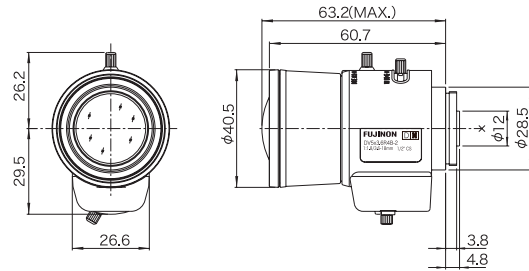

Vari-Focal (3.6 - 18mm)

DV5x3.6R4B-2

5x Applicable camera (model) 1 2/3 1/2 1/3 1/4 For Security

Day
Night

* Photograph is a similar model.

Unit : mm

DV5x3.6R4B-2

Focal Length (mm)		3.6 - 18(5x)	
Iris Range		F1.8 - T360-C	
Operation	Zoom	Manual	
	Focus	Manual	
	Iris	Manual	
Angle Of View (HxV)	1/2"	WIDE	95°54' × 72°24'
		TELE	19°57' × 15°09'
	1/3"	WIDE	72°24' × 54°25'
		TELE	15°09' × 11°26'
	1/4"	WIDE	54°25' × 40°50'
		TELE	11°26' × 8°37'
Focusing Range (From Front Of The Lens) (m)		∞ - 0.3	
Object Dimensions at M.O.D. (HxV) (mm)	1/2"	WIDE	694 × 457
		TELE	110 × 83
	1/3"	WIDE	457 × 321
		TELE	83 × 62
	1/4"	WIDE	321 × 232
		TELE	62 × 47
Back Focal Distance (in air) (mm)		7.87	
Exit Pupil Position (From Image Plane) (mm)		-81	
Filter Thread (mm)		-	
Mount		CS	
Mass (g)		65	
Coil Resistance		-	
Current Consumption		-	
Remarks	•With Metal Mount		