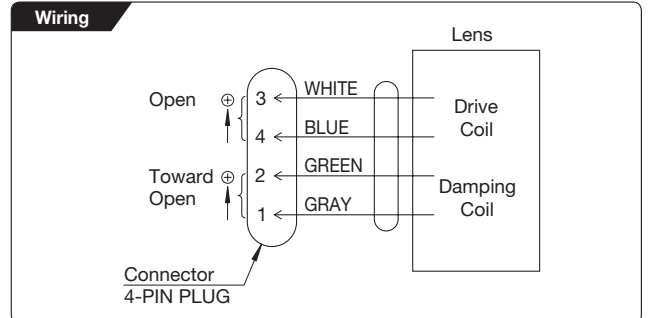

Vari-Focal(5-50mm)

DV5x3.6R4B-SA2

5x Applicable camera (model) 1 2/3 1/2 1/3 1/4 For Security

Day
Night

* Photograph is a similar model.

Unit : mm

DV5x3.6R4B-SA2

Focal Length (mm)		3.6 - 18(5x)	
Iris Range		F1.8 - T360(Equivalent to F360)	
Operation	Zoom	Manual	
	Focus	Manual	
	Iris	Auto (DC type)*1	
Angle Of View (HxV)	1/2"	WIDE	95°54' × 72°24'
		TELE	19°57' × 15°09'
	1/3"	WIDE	72°24' × 54°25'
		TELE	15°09' × 11°26'
	1/4"	WIDE	54°25' × 40°50'
		TELE	11°26' × 8°37'
Focusing Range (From Front Of The Lens) (m)		∞ - 0.3	
Object Dimensions at M.O.D. (HxV) (mm)	1/2"	WIDE	694 × 457
		TELE	110 × 83
	1/3"	WIDE	457 × 321
		TELE	83 × 62
	1/4"	WIDE	321 × 232
		TELE	62 × 47
Back Focal Distance (in air) (mm)		7.87	
Exit Pupil Position (From Image Plane) (mm)		-81	
Filter Thread (mm)		-	
Mount		CS	
Mass (g)		75	
Coil Resistance		Drive Coil	190Ω
		Damping Coil	500Ω
Current Consumption		23mA(Max.) at DC 4V	
Remarks	<ul style="list-style-type: none"> •With Metal Mount (*1) The iris automatically closes when the camera is turned off. DV5x3.6R4B-2 : Manual Iris Type DV5x3.6R4B-SA2L : Long Cable Type(230mm) 		

Wiring

[Lens Image]

3.6mm

18mm