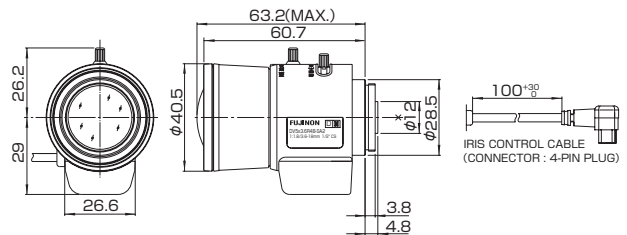

Vari-Focal(5-50mm)

DV5x3.6R4B-SA2

5x Applicable camera (model) 1 2/3 1/2 1/3 1/4 For Security

Day
Night

* Photograph is a similar model.

Unit : mm

DV5x3.6R4B-SA2

Focal Length (mm)		3.6 - 18(5x)	
Iris Range		F1.8 - T360(Equivalent to F360)	
Operation	Zoom	Manual	
	Focus	Manual	
	Iris	Auto (DC type)*1	
Angle Of View (HxV)	1/2"	WIDE	95°54' × 72°24'
		TELE	19°57' × 15°09'
	1/3"	WIDE	72°24' × 54°25'
		TELE	15°09' × 11°26'
	1/4"	WIDE	54°25' × 40°50'
		TELE	11°26' × 8°37'
Focusing Range (From Front Of The Lens) (m)		∞ - 0.3	
Object Dimensions at M.O.D. (HxV) (mm)	1/2"	WIDE	694 × 457
		TELE	110 × 83
	1/3"	WIDE	457 × 321
		TELE	83 × 62
	1/4"	WIDE	321 × 232
		TELE	62 × 47
Back Focal Distance (in air) (mm)		7.87	
Exit Pupil Position (From Image Plane) (mm)		-81	
Filter Thread (mm)		-	
Mount		CS	
Mass (g)		75	
Coil Resistance		Drive Coil	190Ω
		Damping Coil	500Ω
Current Consumption		23mA(Max.) at DC 4V	
Remarks	<ul style="list-style-type: none"> •With Metal Mount (*1) The iris automatically closes when the camera is turned off. DV5x3.6R4B-2 : Manual Iris Type DV5x3.6R4B-SA2L : Long Cable Type(230mm) 		

Wiring

[Lens Image]

3.6mm

18mm