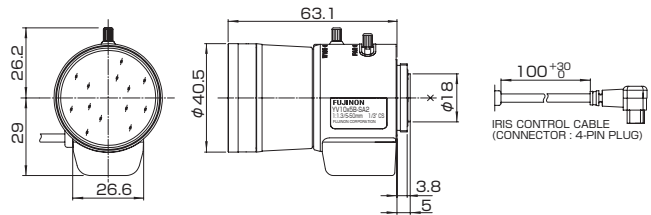

Vari-Focal(5-50mm)

YV10x5B-SA2

10x Applicable camera (mode) 1 2/3 1/2 1/3 1/4 For Security

VARI (Vari-Focal) | **WIDE** (Wide Angle) | **TELE** (Telephoto Long Focal) | **DC** (DC Auto Iris) | **CS-mt** (CS Mount) | **METAL** (Metal Mount) | **ND** (ND Filter) | **230** (Long Cable) | **AT** (Aspherical Lens) | **F1.3** (Large Aperture Ratio)

RoHS Compliant

RoHS

Unit : mm

YV10x5B-SA2			
Focal Length (mm)		5 - 50(10x)	
Iris Range		F1.3 - T360(Equivalent to F360)	
Operation	Zoom	Manual	
	Focus	Manual	
	Iris	Auto (DC type)*1	
Angle Of View (HxV)	1/3"	WIDE	51°59' × 39°12'
		TELE	5°24' × 4°05'
	1/4"	WIDE	39°12' × 29°30'
		TELE	4°05' × 3°05'
Focusing Range (From Front Of The Lens) (m)		∞ - 0.3	
Object Dimensions at M.O.D. (HxV) (mm)	1/3"	WIDE	315 × 230
		TELE	62 × 47
	1/4"	WIDE	230 × 170
		TELE	47 × 35
Back Focal Distance (in air) (mm)		10.00	
Exit Pupil Position (From Image Plane) (mm)		292	
Filter Thread (mm)		-	
Mount		CS	
Mass (g)		100	
Coil Resistance		Drive Coil	190Ω
		Damping Coil	500Ω
Current Consumption		23mA(Max.) at DC 4V	
Remarks		•With Metal Mount (*1) The iris automatically closes when the camera is turned off. YV10x5B-2 : Manual Iris Type YV10x5B-SA2L : Long Cable Type(230mm)	