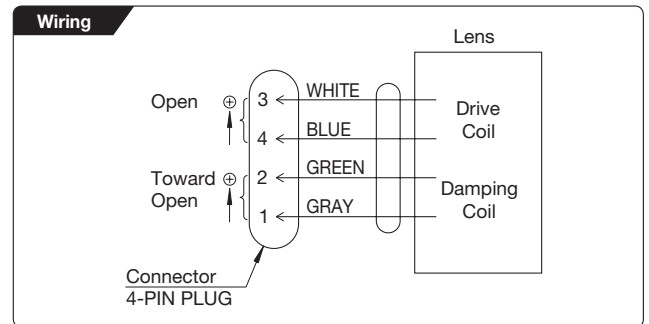

Vari-Focal(5-50mm)

YV10x5B-SA2

10x Applicable camera (mode) 1 2/3 1/2 1/3 1/4 For Security

VARI (Vari-Focal) | **WIDE** (Wide Angle) | **TELE** (Telephoto Long Focal) | **DC** (DC Auto Iris) | **CS-mt** (CS Mount) | **METAL** (Metal Mount) | **ND** (ND Filter) | **230** (Long Cable) | **AT** (Aspherical Lens) | **F1.3** (Large Aperture Ratio)

RoHS Compliant

RoHS

Unit : mm

YV10x5B-SA2			
Focal Length (mm)		5 - 50(10x)	
Iris Range		F1.3 - T360(Equivalent to F360)	
Operation	Zoom	Manual	
	Focus	Manual	
	Iris	Auto (DC type)*1	
Angle Of View (HxV)	1/3"	WIDE	51°59' × 39°12'
		TELE	5°24' × 4°05'
	1/4"	WIDE	39°12' × 29°30'
		TELE	4°05' × 3°05'
Focusing Range (From Front Of The Lens) (m)		∞ - 0.3	
Object Dimensions at M.O.D. (HxV) (mm)	1/3"	WIDE	315 × 230
		TELE	62 × 47
	1/4"	WIDE	230 × 170
		TELE	47 × 35
Back Focal Distance (in air) (mm)		10.00	
Exit Pupil Position (From Image Plane) (mm)		292	
Filter Thread (mm)		-	
Mount		CS	
Mass (g)		100	
Coil Resistance		Drive Coil	190Ω
		Damping Coil	500Ω
Current Consumption		23mA(Max.) at DC 4V	
Remarks		•With Metal Mount (*1) The iris automatically closes when the camera is turned off. YV10x5B-2 : Manual Iris Type YV10x5B-SA2L : Long Cable Type(230mm)	