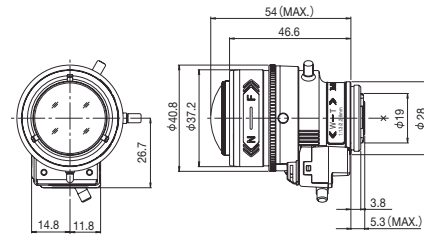

HD Vari-Focal (2.2-6mm)

YV2.7x2.2SA-2

2.7x Applicable camera (model) 1 2/3 1/2 1/3 1/4 For Security

* Photograph is a similar model.

HD
3MP

Vari-Focal Wide Angle Manual Iris CS Mount Metal Mount Aspherical Lens Large Aperture Ratio RoHS Compliant
VARI **WIDE** **MANUAL** **CS-mt** **METAL** **AT** **F1.3** **RoHS**

Unit : mm

YV2.7x2.2SA-2

Focal Length (mm)		2.2 - 6 (2.7x)	
Iris Range		F1.3 - Close	
Operation	Zoom	Manual	
	Focus	Manual	
	Iris	Manual	
Angle Of View (HxV)	1/3"	WIDE	120°00' × 91°36'
		TELE	46°26' × 34°59'
	1/4"	WIDE	91°36' × 69°21'
		TELE	34°59' × 26°18'
Angle Of View (HxV)	1/3"	WIDE	129°43' × 75°23'
		TELE	50°30' × 28°38'
Aspect Ratio 16 : 9	1/4"	WIDE	99°23' × 56°53'
		TELE	38°04' × 21°31'
Focusing Range (From Front Of The Lens) (m)		∞ - 0.3	
Object Dimensions at M.O.D. (HxV) (mm)	1/3"	WIDE	1075 × 638
		TELE	266 × 196
	1/4"	WIDE	638 × 429
		TELE	196 × 145
Object Dimensions at M.O.D. (HxV) (mm)	1/3"	WIDE	1324 × 479
		TELE	293 × 158
	1/4"	WIDE	731 × 336
		TELE	214 × 118
Back Focal Distance (in air) (mm)		7.70	
Exit Pupil Position (From Image Plane) (mm)		-452	
Filter Thread (mm)		-	
Mount		CS	
Mass (g)		55	
Remarks		•With Metal Mount	