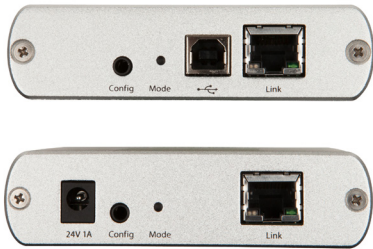

USB 2.0 Ranger 2304GE-LAN Specifications

Specifications subject to change without notification.

©2016

Icron Technologies Corp.

#90-01381-A03

**←EXTREME→
USB®**

RANGE

Direct Connect:	Up to 100m (330 ft) over solid core CAT 5e/6/7
Network Connect:	Up to 100m (330 ft) between switches over solid core CAT 5e/6/7

USB DEVICE SUPPORT

Network and Direct Connect:	Up to 480 Mbps*
Traffic Types:	All USB 2.0 Traffic Types
Device Types:	All USB 2.0 Device Types
Maximum Number:	Up to 30 devices

NETWORKING

Standards:	1000BASE-T*
Data Traffic:	Layer 2

LOCAL EXTENDER

USB Connector:	1 x USB Type B Receptacle
Link Connector:	1 x RJ45
Dimensions:	100mm x 76mm x 26mm (3.9" x 3.0" x 1.0")
Enclosure Material:	Silver Anodized Aluminum

REMOTE EXTENDER

USB Connectors:	4 x USB Type A Receptacles
Link Connector:	1 x RJ45
Dimensions:	100mm x 76mm x 26mm (3.9" x 3.0" x 1.0")
Enclosure Material:	Silver Anodized Aluminum
Available Current:	Up to 600mA to each USB port concurrently
Power Supply:	100-240V AC Input, 24V 1A DC Output

ENVIRONMENTAL

Operating Temperature:	0°C to 50°C (32°F to 122°F)
Storage Temperature:	-20°C to 70°C (-4°F to 158°F)
Operating Humidity:	20% to 80% relative humidity, non-condensing
Storage Humidity:	10% to 90% relative humidity, non-condensing

COMPLIANCE

EMC:	FCC (Class B), CE (Class B)
Environmental:	RoHS2 (CE)

SUPPORT

Warranty:	2-year

* Maximum speed is heavily dependant on network configuration, bandwidth and performance. 1000Base-T is highly recommended for best performance.

Ordering Information

The Ranger 2304GE-LAN system includes a local extender, remote extender, USB cable, Quick Start Guide, one international power adapter with country specific power cord and two-year warranty. For more information email sales@icron.com or call +1 604 638 3920.

PART #	NAME	DESCRIPTION
00-00376	USB 2.0 Ranger 2304GE-LAN - NA	4-Port USB 2.0 Gigabit Ethernet LAN Extender System, Silver, 100-240V Power Adapter, NA Plug
00-00377	USB 2.0 Ranger 2304GE-LAN - EU	4-Port USB 2.0 Gigabit Ethernet LAN Extender System, Silver, 100-240V Power Adapter, EU Plug
00-00378	USB 2.0 Ranger 2304GE-LAN - UK	4-Port USB 2.0 Gigabit Ethernet LAN Extender System, Silver, 100-240V Power Adapter, UK Plug
00-00379	USB 2.0 Ranger 2304GE-LAN - AU	4-Port USB 2.0 Gigabit Ethernet LAN Extender System, Silver, 100-240V Power Adapter, AU Plug
00-00380	USB 2.0 Ranger 2304GE-LAN - JP	4-Port USB 2.0 Gigabit Ethernet LAN Extender System, Silver, 100-240V Power Adapter, JP Plug