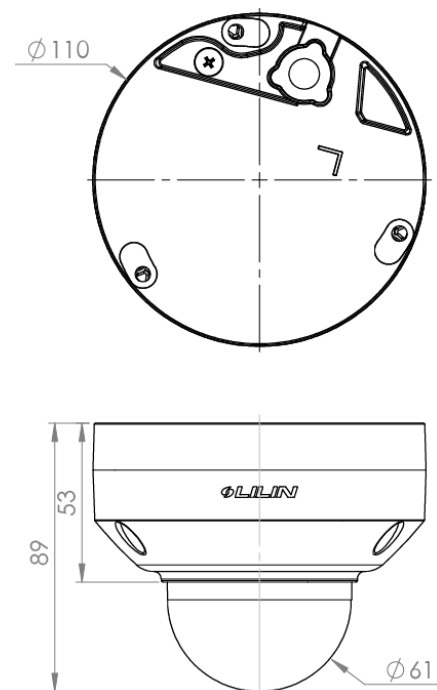

LR302

HD 30M-Range IR Fixed Dome IP Camera

- ▶ IR cut filter for day/night operations
- ▶ 30-meter infrared night vision
- ▶ 1080p resolution @ 15 FPS

Dimensions (unit in mm):

Ø110mm x 89mm

LR302 HD 30M-Range IR Fixed Dome IP Camera in the L series features 1080p resolution at 15 frames per second, built-in Sense up+ technology to deliver stunning video in low-light conditions, and intelligent video surveillance (IVS) functions. Utilizing intelligent image signal processing, HDR, AGC control, and 3D Noise Reduction, the combination successfully delivers the ultimate low-light image without motion blur. The support of PoE, privacy mask, and white balance, as well as the minimum illumination of 0.15 Lux at F2.0 will satisfy multiple applications.