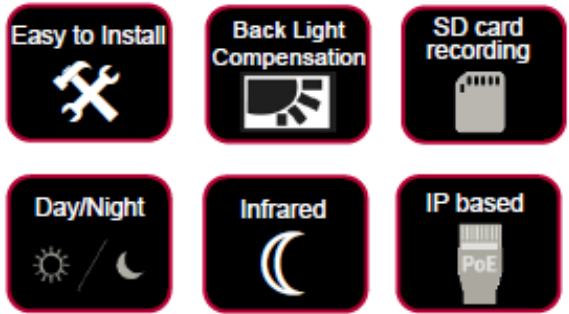

LR302

HD 30M-Range IR Fixed Dome IP Camera

- ▶ IR cut filter for day/night operations
- ▶ 30-meter infrared night vision
- ▶ 1080p resolution @ 15 FPS

Dimensions (unit in mm):

Ø110mm x 89mm

LR302 HD 30M-Range IR Fixed Dome IP Camera in the L series features 1080p resolution at 15 frames per second, built-in Sense up+ technology to deliver stunning video in low-light conditions, and intelligent video surveillance (IVS) functions. Utilizing intelligent image signal processing, HDR, AGC control, and 3D Noise Reduction, the combination successfully delivers the ultimate low-light image without motion blur. The support of PoE, privacy mask, and white balance, as well as the minimum illumination of 0.15 Lux at F2.0 will satisfy multiple applications.

Back Light Compensation

Back Light Compensation (BLC) adjusts the exposure of the entire image to properly expose the subject of interest. Whether the subject is moving toward left, right, up, down, or any direction on the screen, BLC will provide the perfect exposure for the subject in front of a strong back light.

3D Noise Reduction

This function removes noise occurred in a video. Suppressing noise in low light conditions will retain details in a video and optimize the quality.

Sense Up+

Sense up+ is able to deliver outstanding video outputs in poor light conditions without experiencing motion blur. With this technology, you can see video more clearly during nighttime when sufficient lighting is lacking.