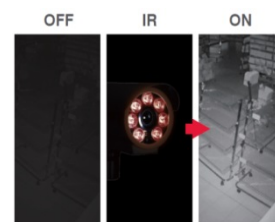

LR302

HD 30M-Range IR Fixed Dome IP Camera

- ▶ IR cut filter for day/night operations
- ▶ 30-meter infrared night vision
- ▶ 1080p resolution @ 15 FPS

Dimensions (unit in mm):

Ø110mm x 89mm

LR302 HD 30M-Range IR Fixed Dome IP Camera in the L series features 1080p resolution at 15 frames per second, built-in Sense up+ technology to deliver stunning video in low-light conditions, and intelligent video surveillance (IVS) functions. Utilizing intelligent image signal processing, HDR, AGC control, and 3D Noise Reduction, the combination successfully delivers the ultimate low-light image without motion blur. The support of PoE, privacy mask, and white balance, as well as the minimum illumination of 0.15 Lux at F2.0 will satisfy multiple applications.

3D Noise Reduction

This function removes noise occurred in a video. Suppressing noise in low light conditions will retain details in a video and optimize the quality.

Sense Up+

Sense up+ is able to deliver outstanding video outputs in poor light conditions without experiencing motion blur. With this technology, you can see video more clearly during nighttime when sufficient lighting is lacking.

Built-in IR Illumination

The camera includes infrared (IR) LEDs for IR illumination to provide night vision up to 30 meters.

Video Security App

LILINViewer is available for both Android and iOS devices. This application provides security alarm push notification, real-time live viewing, and remote video playback.

ONVIF-compliant

Open Network Video Interface Forum (ONVIF) is a standard for physical IP based security products. LILIN IP camera is ONVIF Profile S conformant

Motion Detection

If properly set up, any motion in front of the camera will be detected and saved as an event. Motion in the selected area will provoke an alert.