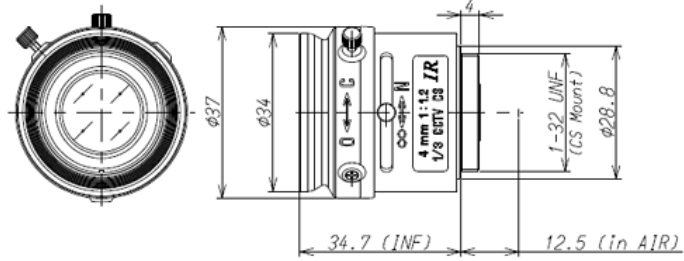

### SPECIFICATIONS

		13FM04IR
Imager Size		1/3
Mount Type		CS
Focal Length		4mm
Aperture Range		1.2 - Close
Angle of View (Horizontal x Vertical)	1/3	65.6° x 49.7°
	1/4	49.7° x 37.4°
Focusing Range		0.2m - ∞
Operation	Focus	Manual with Lock
	Iris	Manual with Lock
Filter Size		-
Back Focus(in air)		8.57mm
Operating Voltage		-
Weight		33g
Operating Temperature		-20°C - +60°C