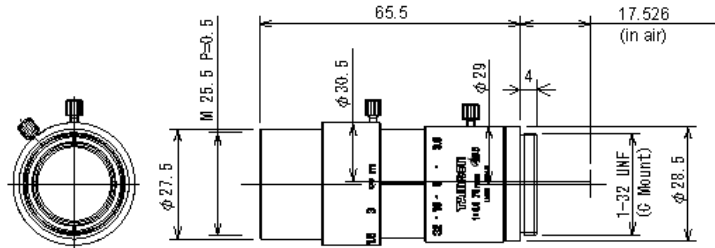

## 1A1HB

### SPECIFICATIONS

		1A1HB
Imager Size		2/3
Mount Type		C
Focal Length		75mm
Aperture Range		3.9 - 32
Angle of View (Horizontal x Vertical)	2/3	6.9° x 5.2°
	1/2	5.0° x 3.5°
	1/3	3.5° x 2.5°
TV Distortion		-
Focusing Range		0.5m - ∞
Operation	Focus	Manual with Lock
	Iris	Manual with Lock
Filter Size		M25.5 P=0.5mm
Back Focus(in air)		27.12mm
Weight		68g
Operating Temperature		-10°C - +70°C