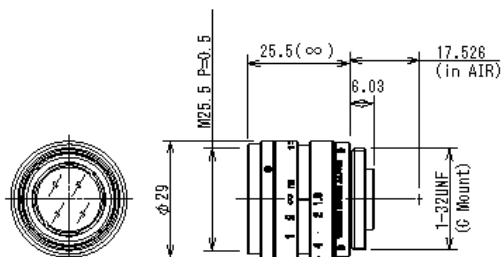

20HA

SPECIFICATIONS

		20HA
Imager Size		2/3
Mount Type		C
Focal Length		25mm
Aperture Range		1.6 - 16
Angle of View (Horizontal x Vertical)	2/3	20.0° x 15.0°
	1/2	14.6° x 11.0°
	1/3	11.0° x 8.2°
TV Distortion		-
Focusing Range		0.21m - ∞
Operation	Focus	Manual
	Iris	Manual
Filter Size		M25.5 P=0.5mm
Back Focus(in air)		11.60mm
Weight		37g
Operating Temperature		-10°C - +45°C