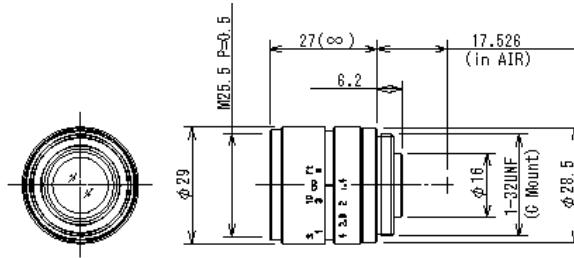

219HA Discontinued

SPECIFICATIONS

		219HA
Imager Size		2/3
Mount Type		C
Focal Length		8mm
Aperture Range		1.4 - 16
Angle of View (Horizontal x Vertical)	2/3	59.3° x 45.2°
	1/2	43.6° x 33.1°
	1/3	33.1° x 25.0°
TV Distortion		-
Focusing Range		0.26m - ∞
Operation	Focus	Manual
	Iris	Manual
Filter Size		M25.5 P=0.5mm
Back Focus(in air)		11.60mm
Weight		40g
Operating Temperature		-10°C - +45°C