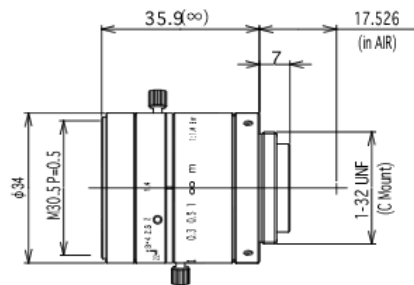

23FM16SP

SPECIFICATIONS

		23FM16SP
Imager Size		2/3
Mount Type		C
Focal Length		16mm
Aperture Range		1.4 - 22
Angle of View (Horizontal x Vertical)	2/3	30.9° x 23.4°
	1/2	22.7° x 17.1°
	1/3	17.1° x 12.9°
TV Distortion		Less than -0.1%
Focusing Range		0.15m - ∞
Operation	Focus	Manual with Lock
	Iris	Manual with Lock
Filter Size		M30.5 P=0.5mm
Back Focus(in air)		11.54mm
Weight		80g
Operating Temperature		-10°C - +60°C
Wiring Diagram		