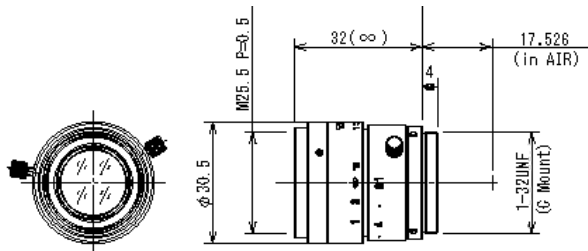

## 35HB

### SPECIFICATIONS

		35HB
Imager Size		2/3
Mount Type		C
Focal Length		35mm
Aperture Range		2.1 - 22
Angle of View (Horizontal x Vertical)	2/3	14.3° x 10.8°
	1/2	10.4° x 7.8°
	1/3	7.8° x 5.9°
TV Distortion		-
Focusing Range		0.3m - ∞
Operation	Focus	Manual with Lock
	Iris	Manual with Lock
Filter Size		M25.5 P=0.5mm
Back Focus(in air)		15.53mm
Weight		44g
Operating Temperature		-10°C - +60°C