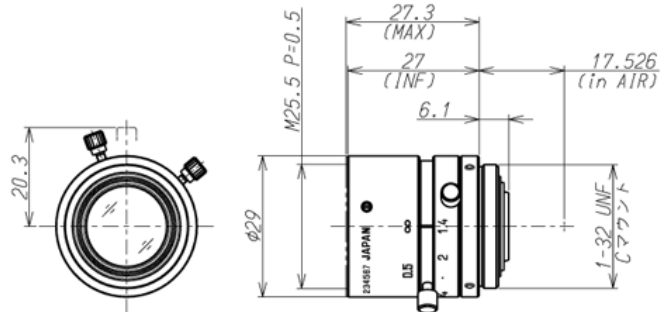

M118FM08

SPECIFICATIONS

		M118FM08
Imager Size		1/1.8
Mount Type		C
Focal Length		8mm
Aperture Range		1.4 - 16
Angle of View (Horizontal x Vertical)	1/1.8	50.8° x 38.6°
	1/2	45.0° x 34.0°
	1/3	34.0° x 25.6°
TV Distortion		Less than -2.0%
Focusing Range		0.1m - ∞
Operation	Focus	Manual with Lock
	Iris	Manual with Lock
Filter Size		M25.5 P=0.5mm
Back Focus(in air)		11.726mm
Weight		44g
Operating Temperature		-10°C - +60°C