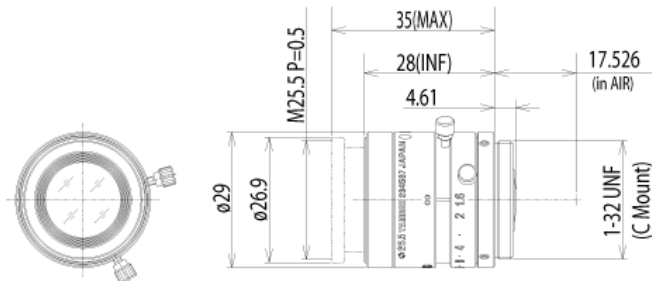

M118FM25

SPECIFICATIONS

		M118FM25
Imager Size		1/1.8
Mount Type		C
Focal Length		25mm
Aperture Range		1.6 - 16
Angle of View (Horizontal x Vertical)	1/1.8	16.6° x 12.5°
	1/2	14.6° x 11.0°
	1/3	11.0° x 8.2°
TV Distortion		Less than -0.2%
Focusing Range		0.1m - ∞
Operation	Focus	Manual with Lock
	Iris	Manual with Lock
Filter Size		M25.5 P=0.5mm
Back Focus(in air)		12.92mm
Weight		39g
Operating Temperature		-10°C - +60°C