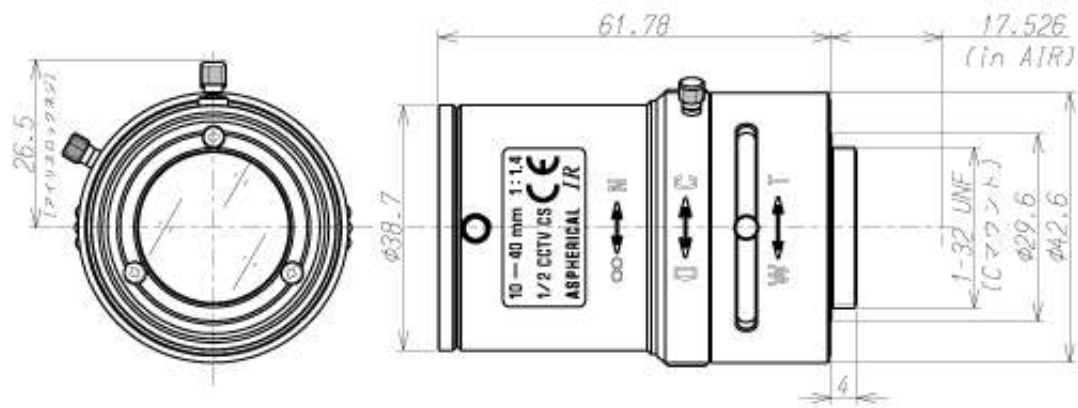

### SPECIFICATIONS

12VM1040ASIR

Imager Size

1/2

Mount Type

C

Focal Length

10 - 40mm

Aperture Range

1.4 - Close

Wide

37.5° x 27.5°

Angle of View (Horizontal x Vertical)	Tele	9.2° x 7.0°
	Wide	27.5° x 20.4°
	Tele	7.0° x 5.2°
Focusing Range		0.5m - ∞
Operation	Focus	Manual with Lock
	Zoom	Manual with Lock
	Iris	Manual with Lock
Filter Size		-
Back Focus(in air)		Wide 12.376 - Tele 18.812mm
Operating Voltage		-
Weight		77g
Operating Temperature		-20°C - +60°C