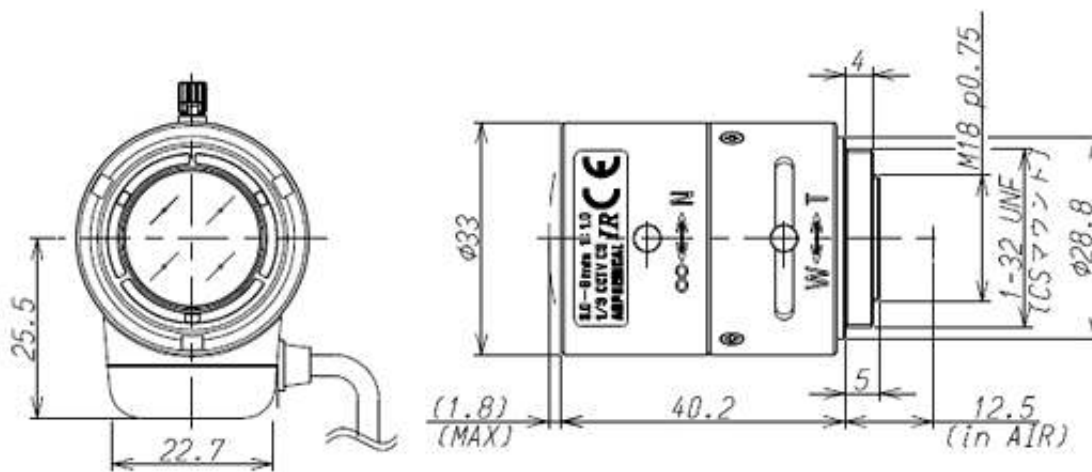

## 13VG308ASIR

### SPECIFICATIONS

13VG308ASIR

Imager Size

1/3

Mount Type

CS

Focal Length

3.0 - 8mm

Aperture Range

1.0 - 360

Wide

90.8° x 66.6°

Angle of View (Horizontal x Vertical)	Tele	36.2° x 27.0°
	Wide	66.6° x 49.3°
	Tele	27.0° x 20.2°
Focusing Range		0.2m - ∞
	Focus	Manual with Lock
Operation	Zoom	Manual with Lock
	Iris	DC Auto Iris
		-
Filter Size		-
Back Focus(in air)		Wide 8.36 - Tele 14.12mm
Operating Voltage		Open 4.0V
		Close 0.5V
Weight		46g
Operating Temperature		-20°C - +60°C
Wiring Disgram		