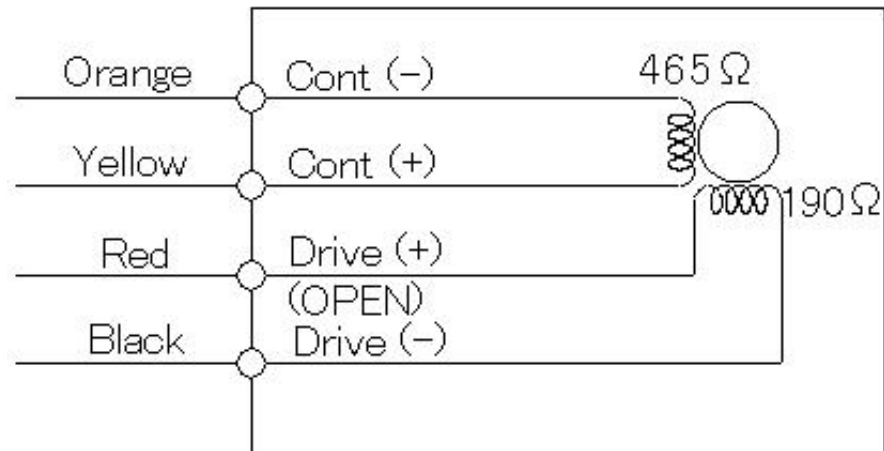

Mount Type

CS

Focal Length

5 - 50mm

Aperture Range

1.4 - 360

Angle of View
(Horizontal x Vertical)

1/3

Wide

53.6° x 40.3°

Tele

5.6° x 4.2°

| | | | |
|-----------------------|-----|-------|---------------------------|
| | 1/4 | Wide | 40.3° x 30.1° |
| | | Tele | 4.2° x 3.1° |
| Focusing Range | | | 0.3m - ∞ |
| | | Focus | Manual |
| Operation | | Zoom | Manual |
| | | Iris | DC Auto Iris |
| Filter Size | | | - |
| Back Focus(in air) | | | Wide 10.05 - Tele 11.81mm |
| Operating Voltage | | | Open 4.0V Close 0.7V |
| Weight | | | 84g |
| Operating Temperature | | | -20°C - +60°C |
| Wiring Disgram | | | |