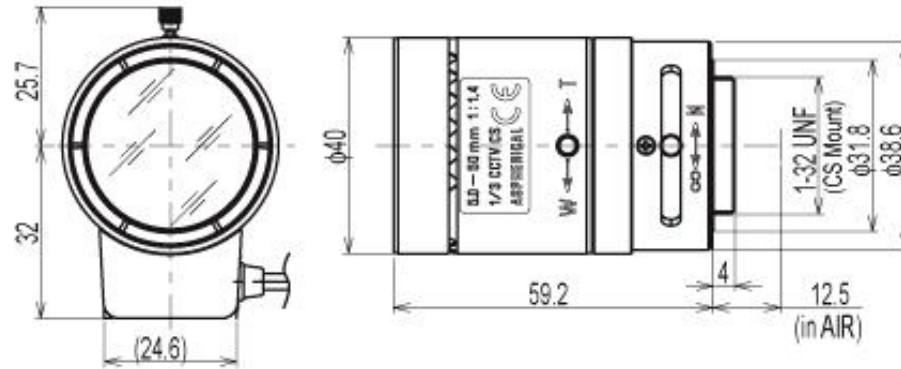

CCTV Lenses/Model : 13VG550ASII

Close

CCTV Lenses

13VG550ASII

SPECIFICATIONS

13VG550ASII

Imager Size

1/3

Mount Type

CS

Focal Length

5 - 50mm

Aperture Range

1.4 - 360

Angle of View
(Horizontal x Vertical)

1/3

Wide

53.6° x 40.3°

Tele

5.6° x 4.2°

| | | | |
|-----------------------|-----|-------|---------------------------|
| | 1/4 | Wide | 40.3° x 30.1° |
| | | Tele | 4.2° x 3.1° |
| Focusing Range | | | 0.3m - ∞ |
| | | Focus | Manual |
| Operation | | Zoom | Manual |
| | | Iris | DC Auto Iris |
| Filter Size | | | - |
| Back Focus(in air) | | | Wide 10.05 - Tele 11.81mm |
| Operating Voltage | | | Open 4.0V Close 0.7V |
| Weight | | | 84g |
| Operating Temperature | | | -20°C - +60°C |
| Wiring Disgram | | | |