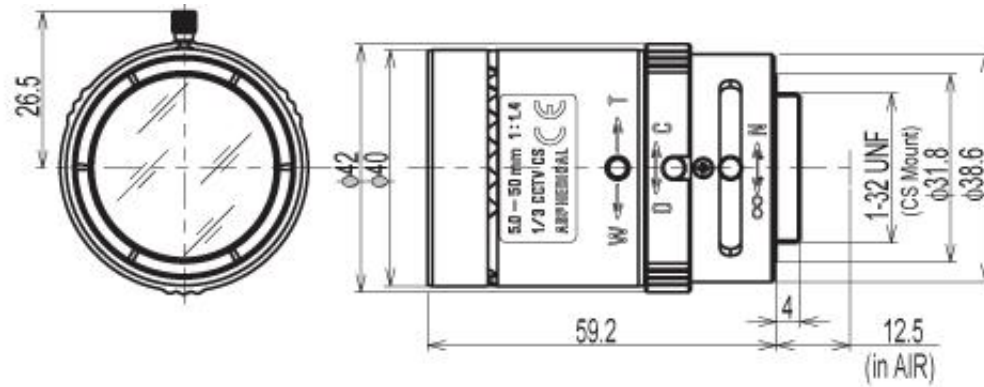

CCTV Lenses/Model : 13VM550ASII

[Close](#)

[CCTV Lenses](#)

13VM550ASII

SPECIFICATIONS

13VM550ASII

Imager Size

1/3

Mount Type

CS

Focal Length

5 - 50mm

Aperture Range

1.4 - Close

Wide

53.6° x 40.3°

Angle of View (Horizontal x Vertical)	Tele	5.6° x 4.2°
	Wide	40.3° x 30.1°
	Tele	4.2° x 3.1°
Focusing Range		0.3m - ∞
	Focus	Manual
Operation	Zoom	Manual
	Iris	Manual
		-
Filter Size		-
Back Focus(in air)		Wide 10.05 - Tele 11.81mm
Operating Voltage		-
Weight		75g
Operating Temperature		-20°C - +60°C